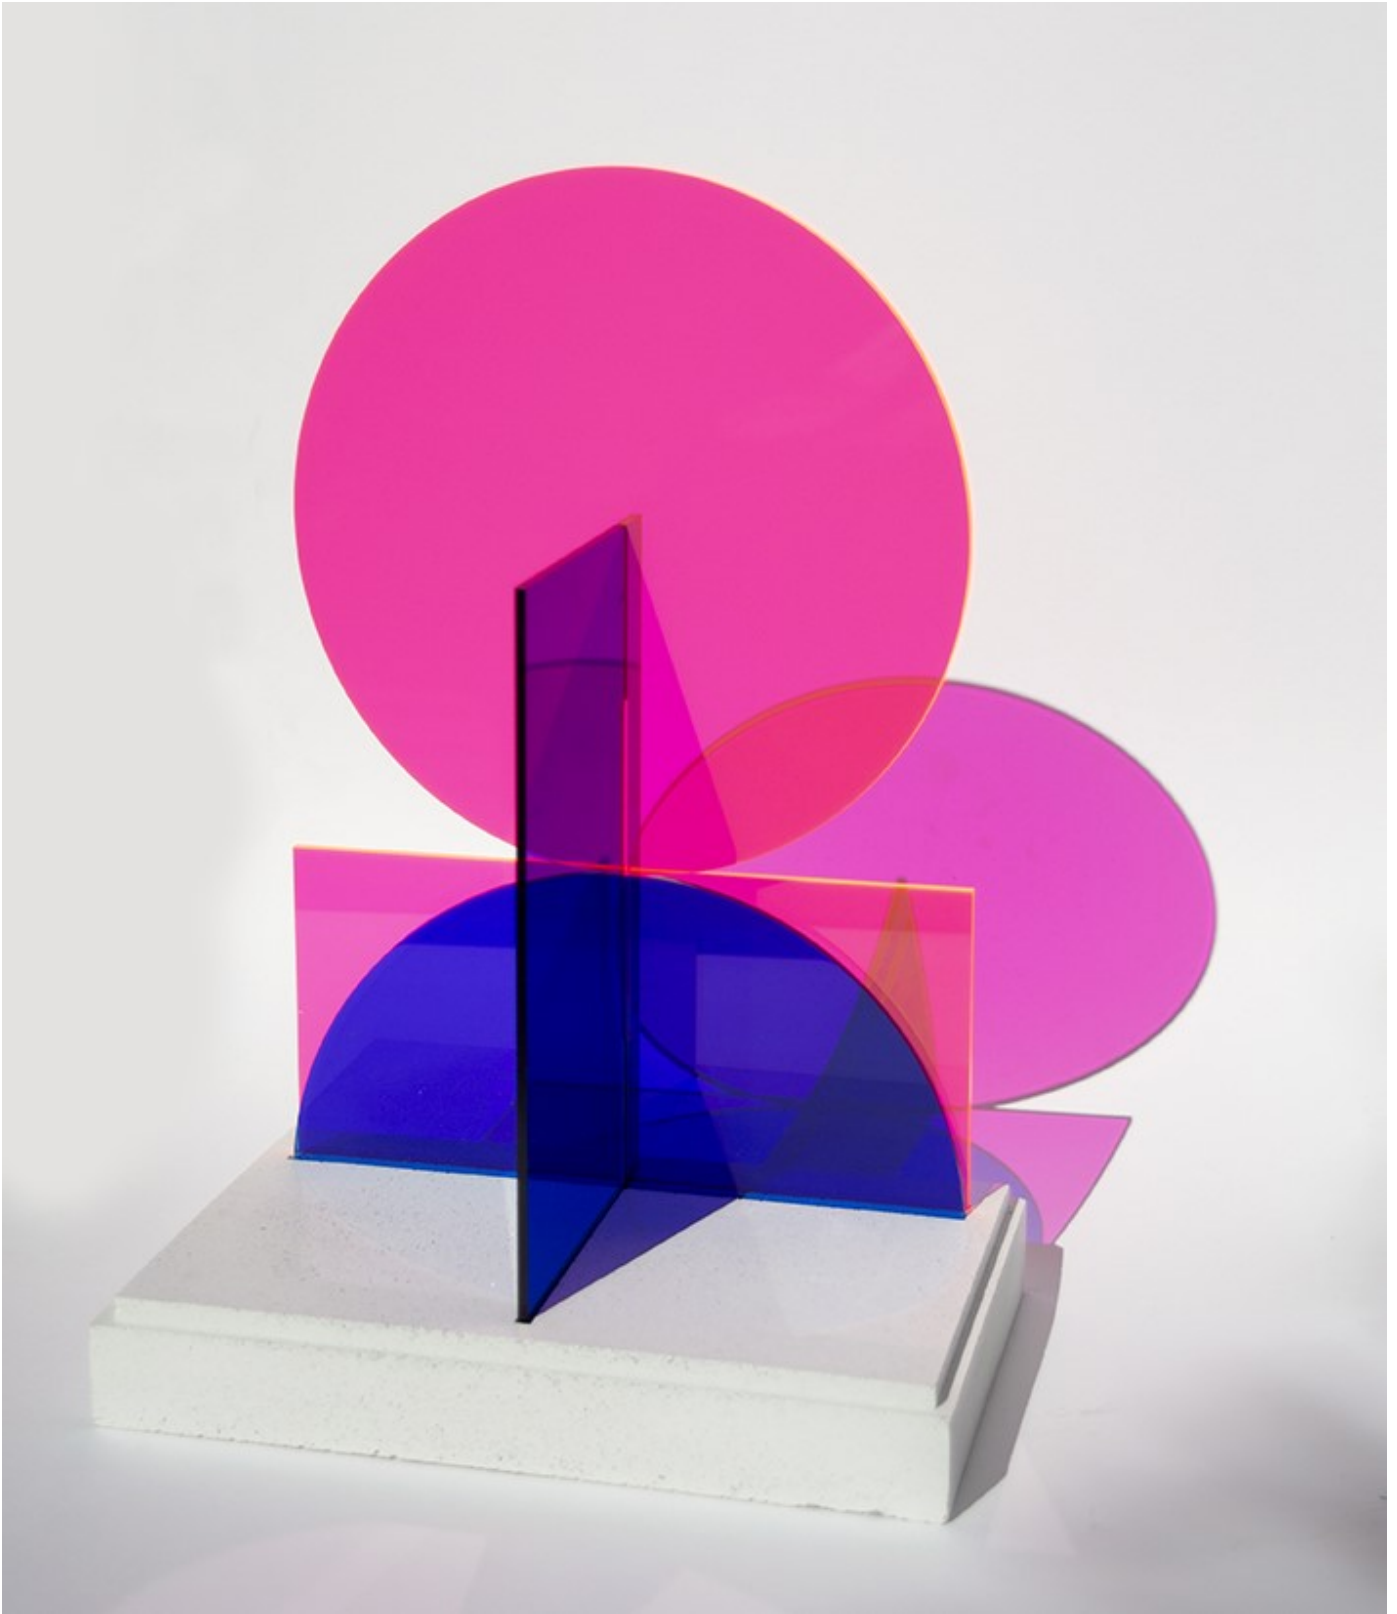

KATE BANAZI

INTERACTIONS 24 2019
COLOURED TRANSLUCENT ACRYLIC SCULPTURE IN BLUES + FLUORESCENT PINK
WITH CAST MARBLE GRANITE JESMONITE + GLUE
33CM X 23CM X 15CM
$995