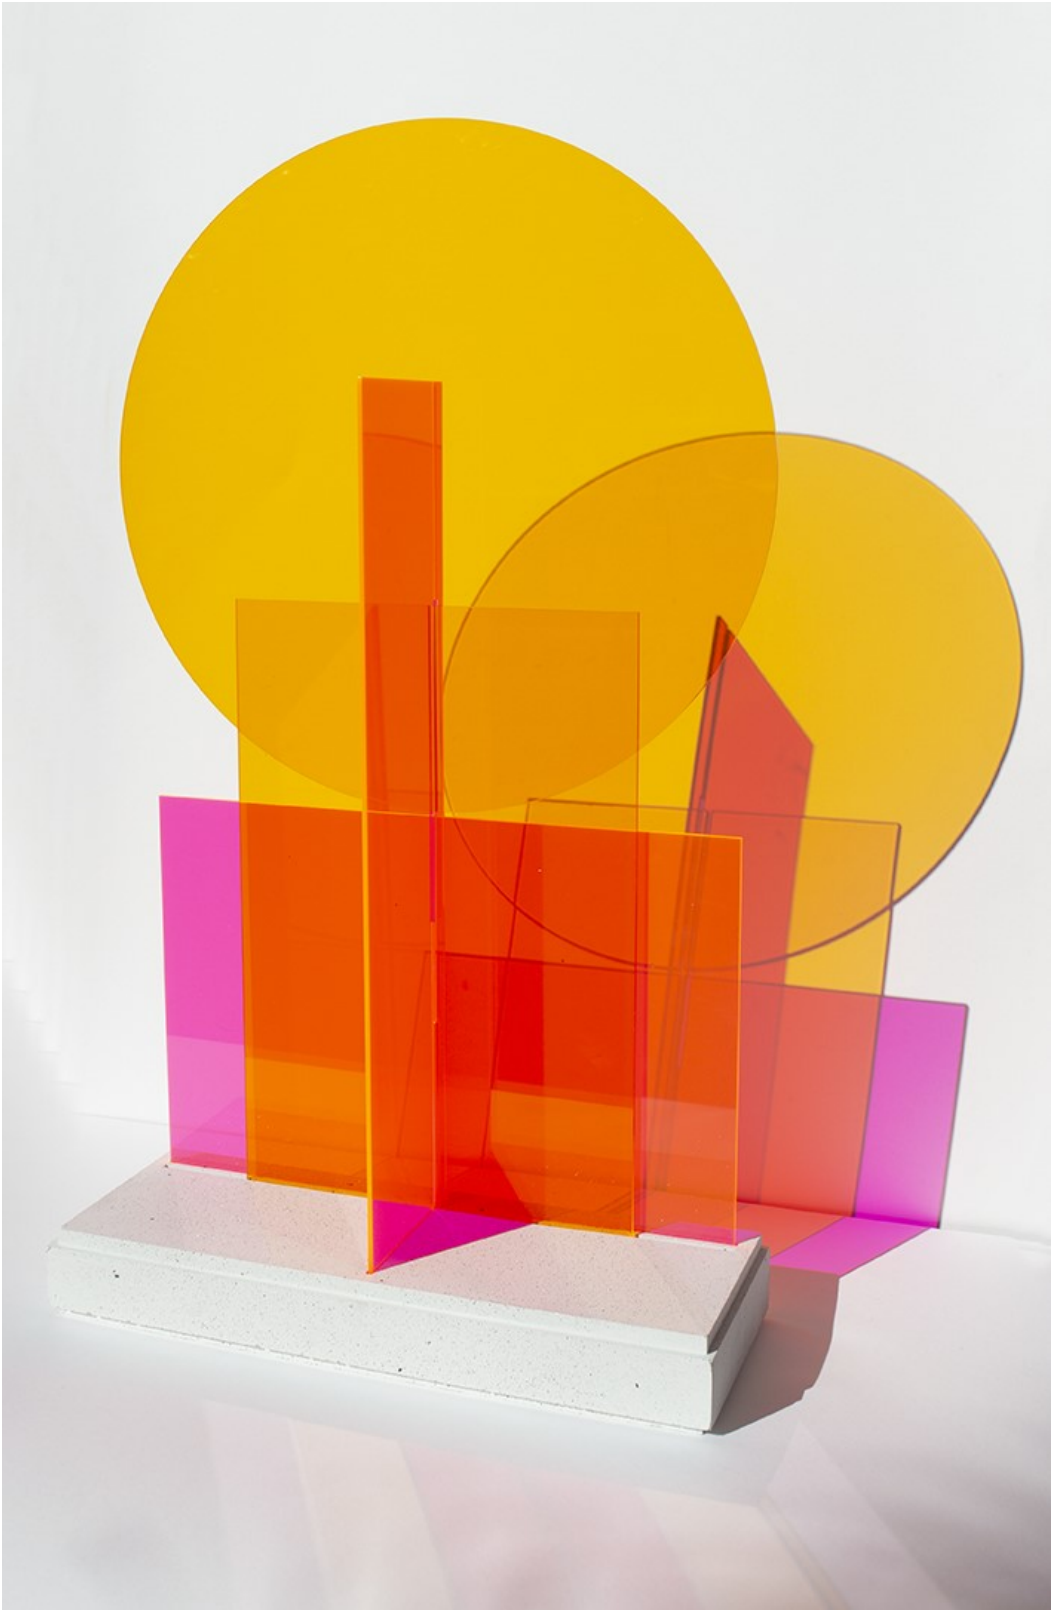

KATE BANAZI

INTERACTIONS 26 2019
COLOURED TRANSLUCENT ACRYLIC SCULPTURE IN FLUORESCENT PINK + YELLOW
WITH CAST MARBLE GRANITE JESMONITE + GLUE
70CM X 40CM X 15CM
$1450