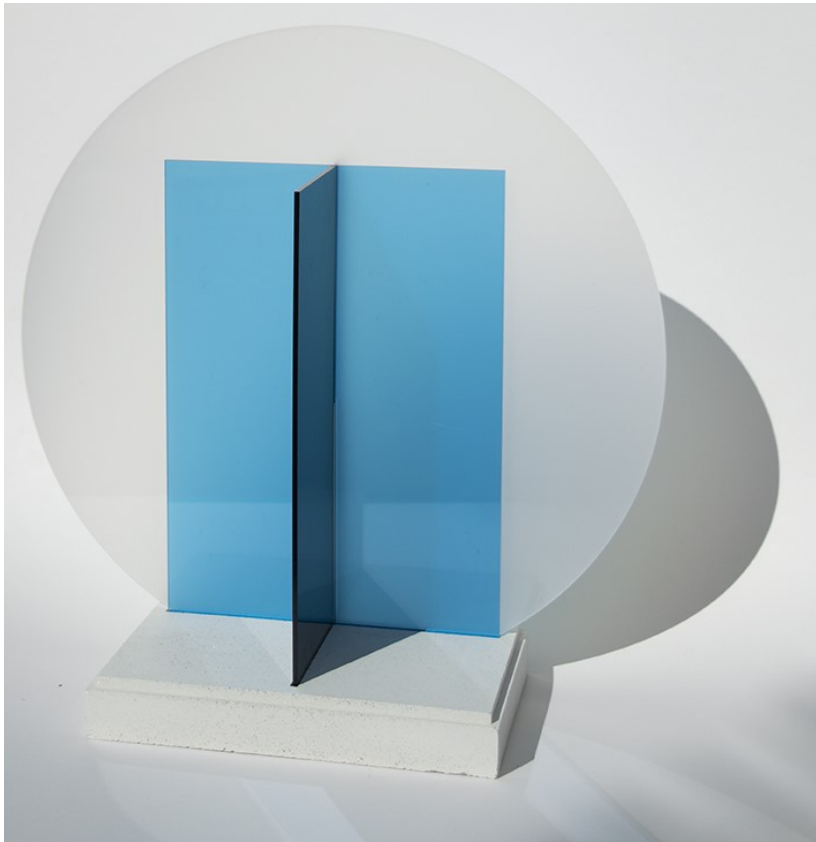

KATE BANAZI

INTERACTIONS 23 2019
COLOURED TRANSLUCENT ACRYLIC SCULPTURE
IN BLUE, GREY + FROSTED WHITE
WITH CAST MARBLE GRANITE JESMONITE + GLUE
31CM X 28CM X 15CM
$995