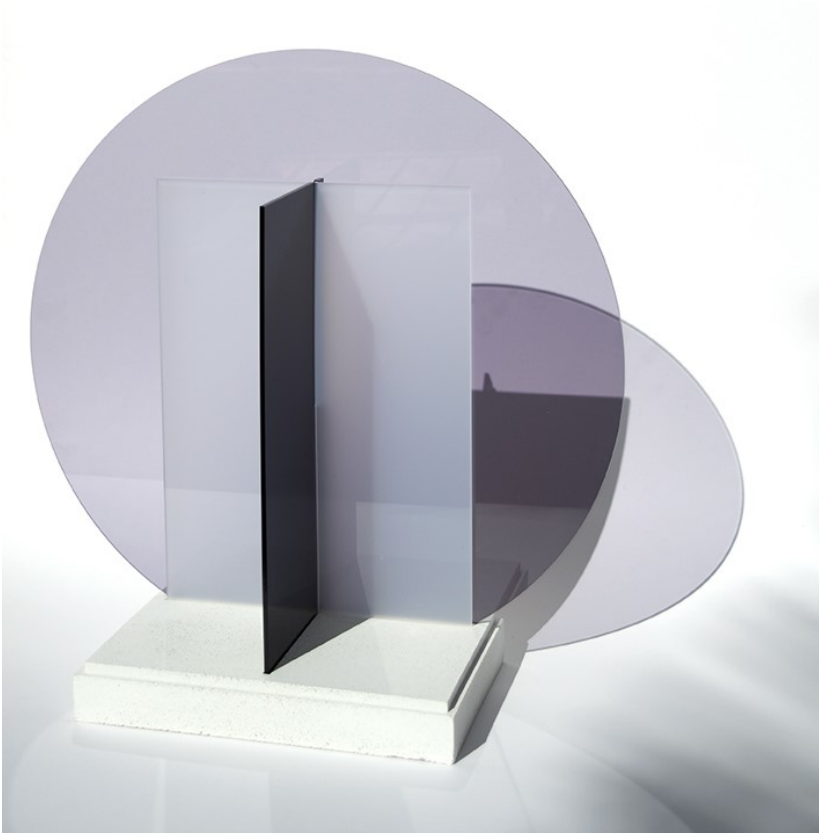

INTERACTIONS 20 2019
COLOURED TRANSLUCENT ACRYLIC SCULPTURE IN YELLOW + FLUORESCENT PINK
WITH CAST MARBLE GRANITE JESMONITE + GLUE
31CM X 28CM X 15CM
$995

KATE BANAZI

INTERACTIONS 21 2019
COLOURED TRANSLUCENT ACRYLIC SCULPTURE
IN GREYS + FROSTED WHITE
WITH CAST MARBLE GRANITE JESMONITE + GLUE
31CM X 28CM X 15CM
$995