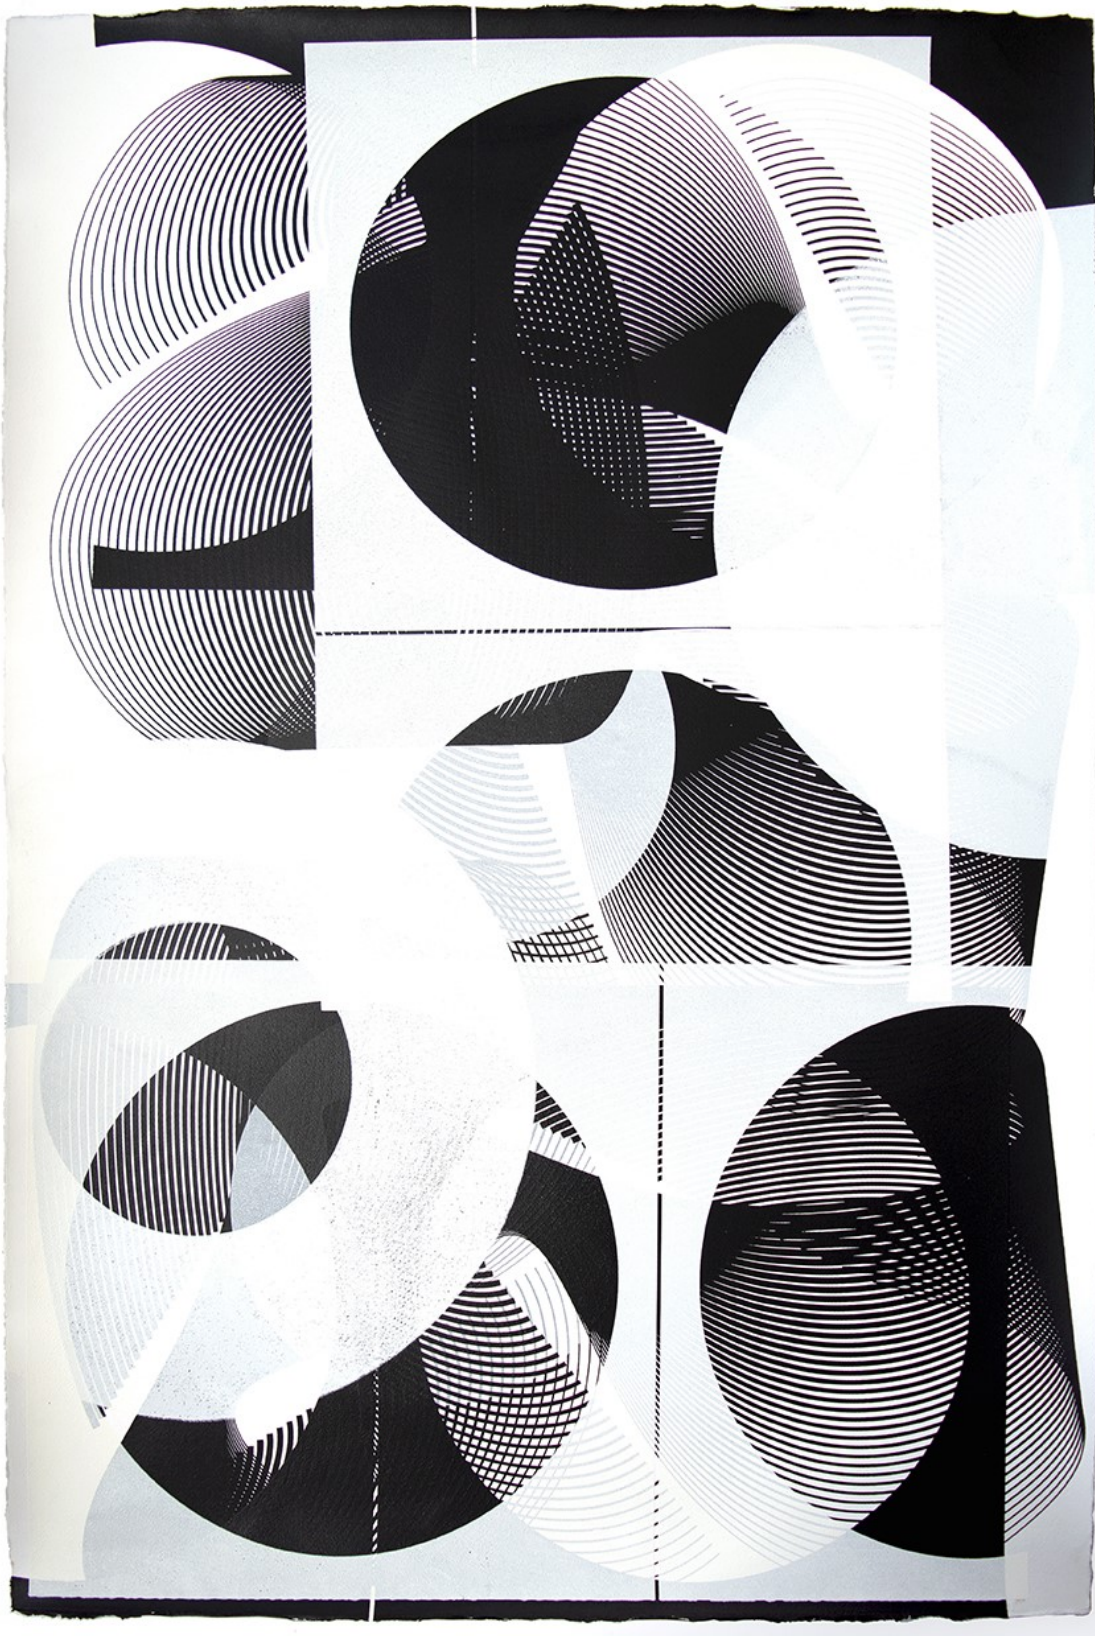

KATE BANAZI

THE BEAUTIFUL REJECTS 3 2019
HAND-PULLED UNIQUE STATE SILKSCREEN PRINT ON HAHNEMUHLE PAPER
ONE-OF-A-KIND | FRAMED IN BLACK WOOD
138CM X 98CM
$4500