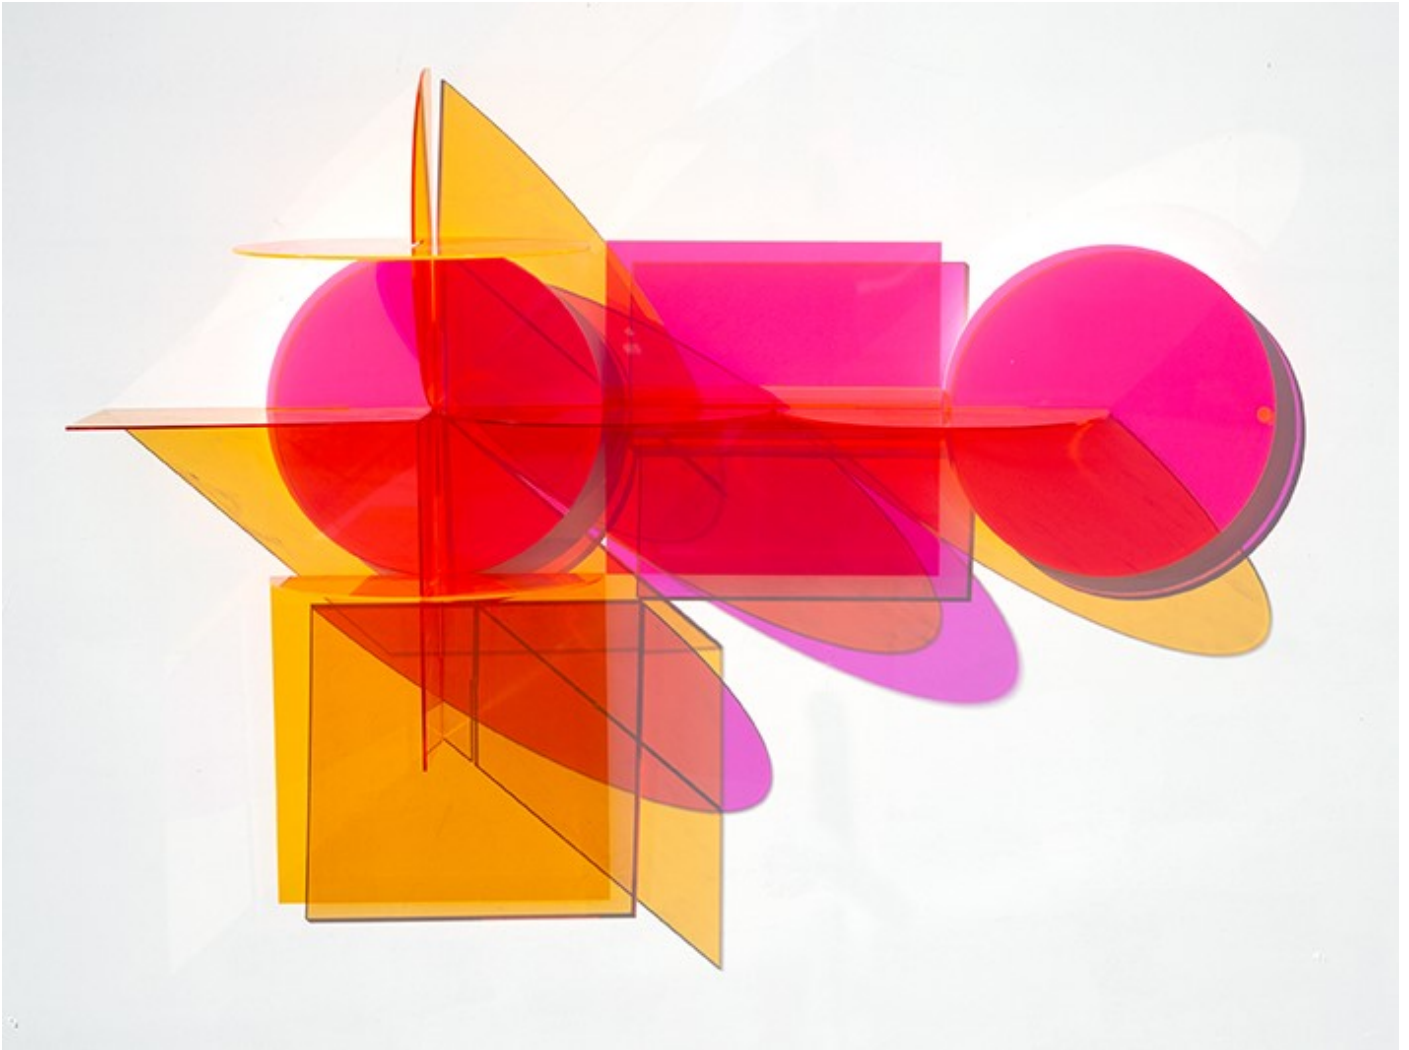

COLOUR FLOOD 7 2019
WALL HUNG SCULPTURE WITH BLUE + GREY COLOURED ACRYLIC + GLUE
WITH HAND SILKSCREENED PANELS
105CM X 75CM X 32CM
$3750

KATE BANAZI