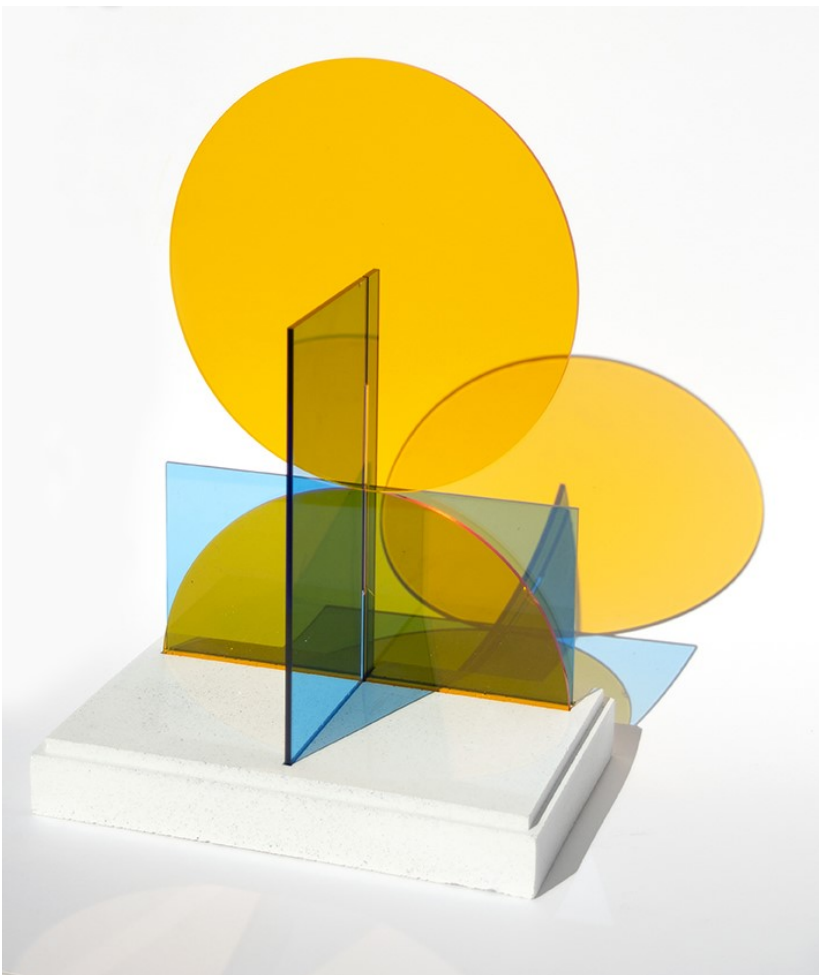

INTERACTIONS 22 2019
COLOURED TRANSLUCENT ACRYLIC SCULPTURE
IN YELLOW + BLUES
WITH CAST MARBLE GRANITE JESMONITE + GLUE
33CM X 23CM X 15CM
$995