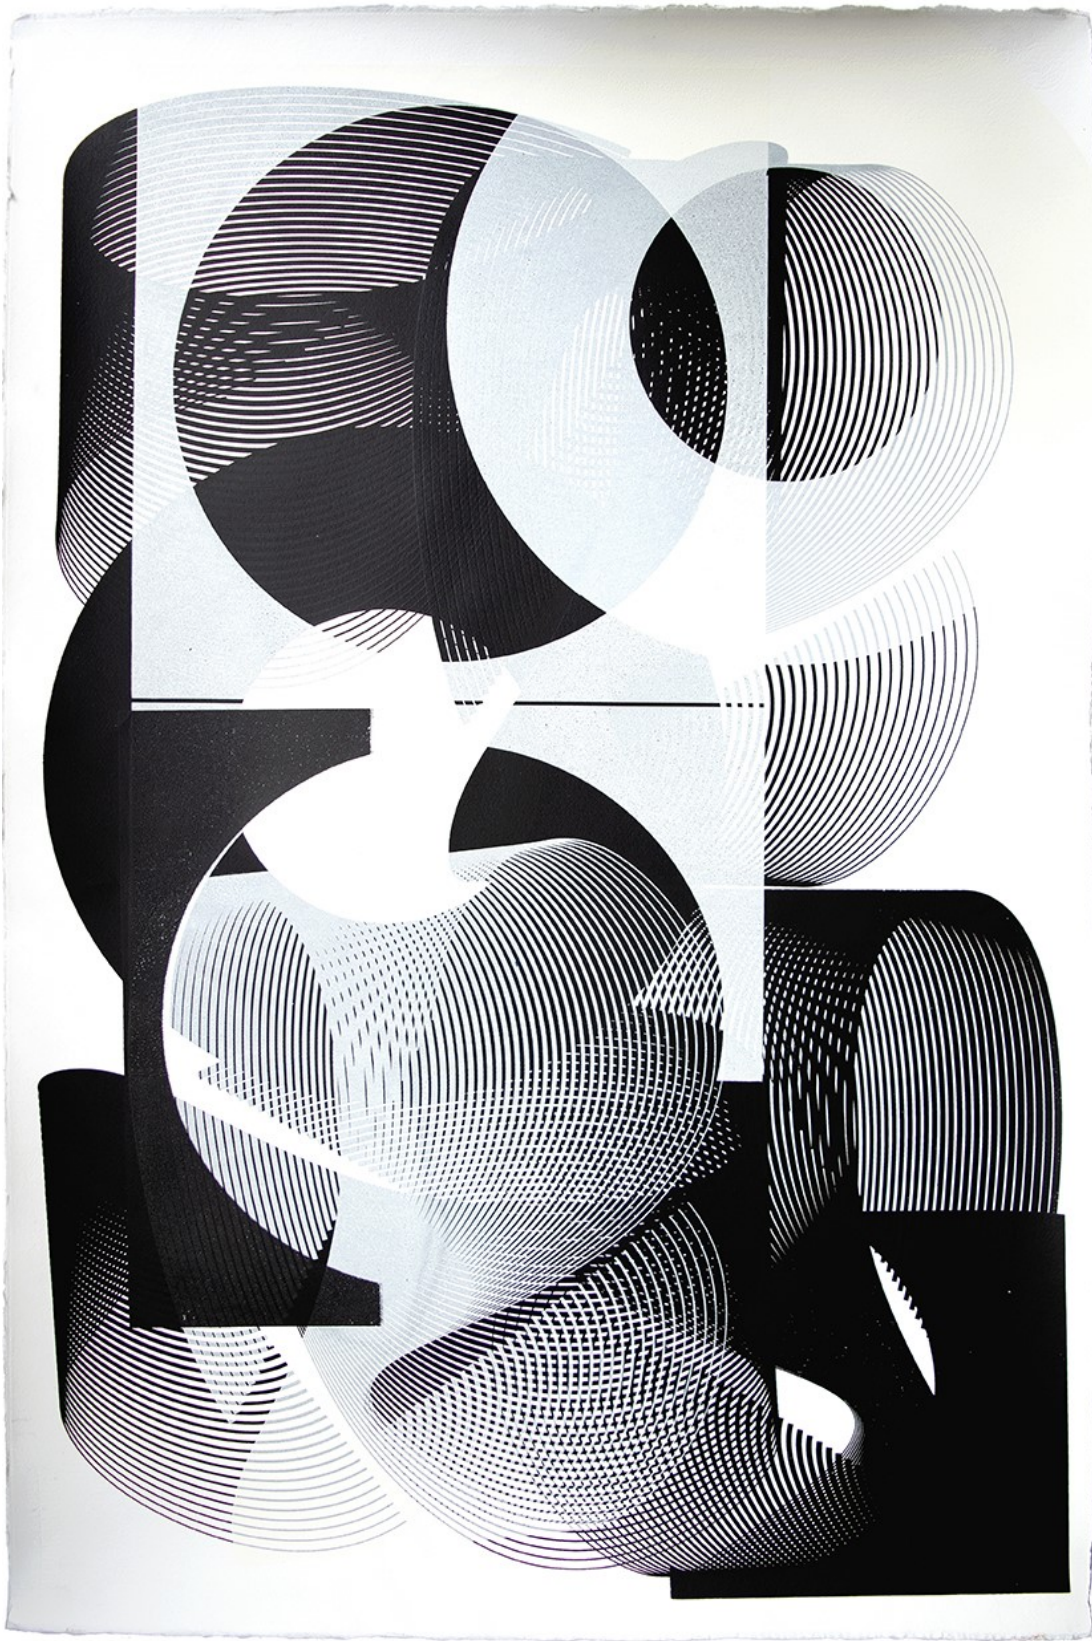

KATE BANAZI

THE BEAUTIFUL REJECTS 5 2019
HAND-PULLED UNIQUE STATE SILKSCREEN PRINT ON HAHNEMUHLE PAPER
ONE-OF-A-KIND | FRAMED IN BLACK WOOD
138CM X 98CM
$4500