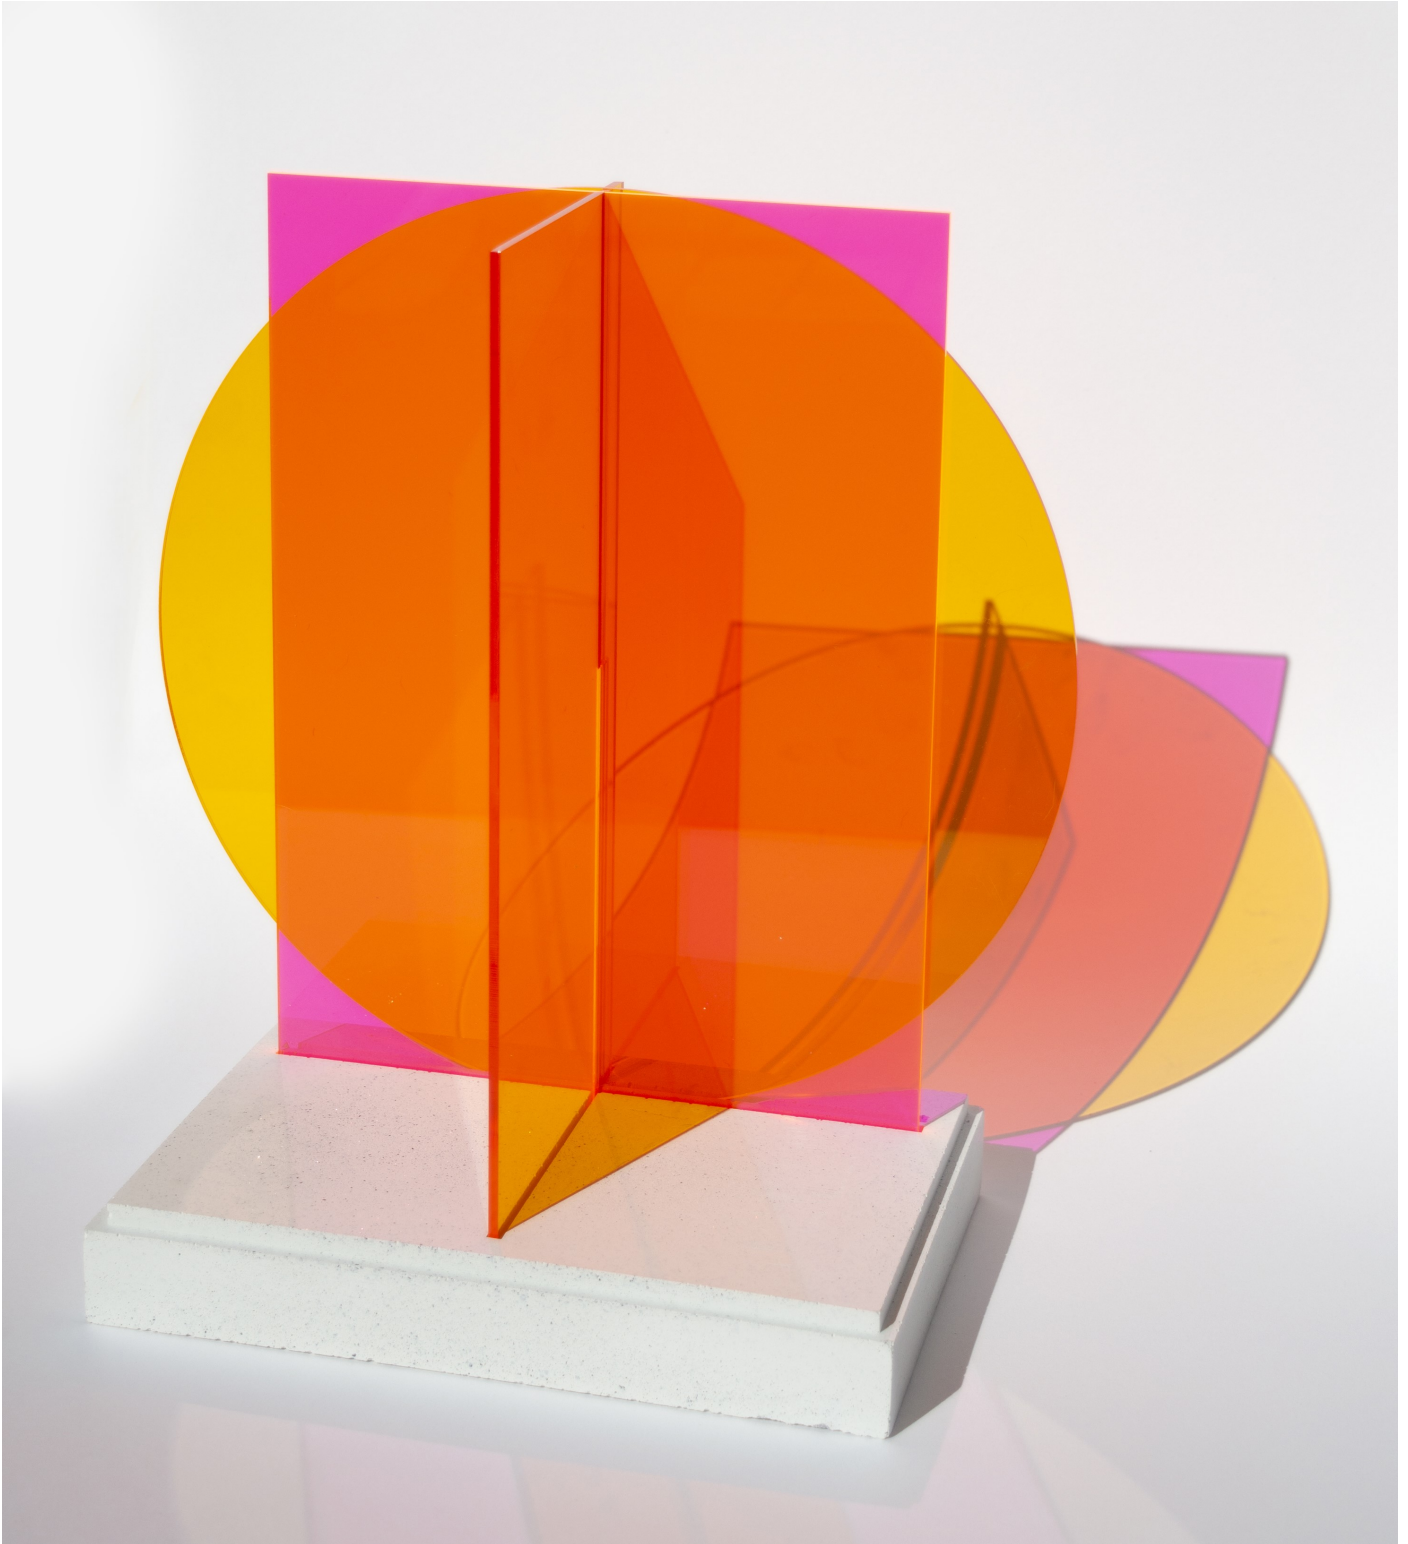

KATE BANAZI