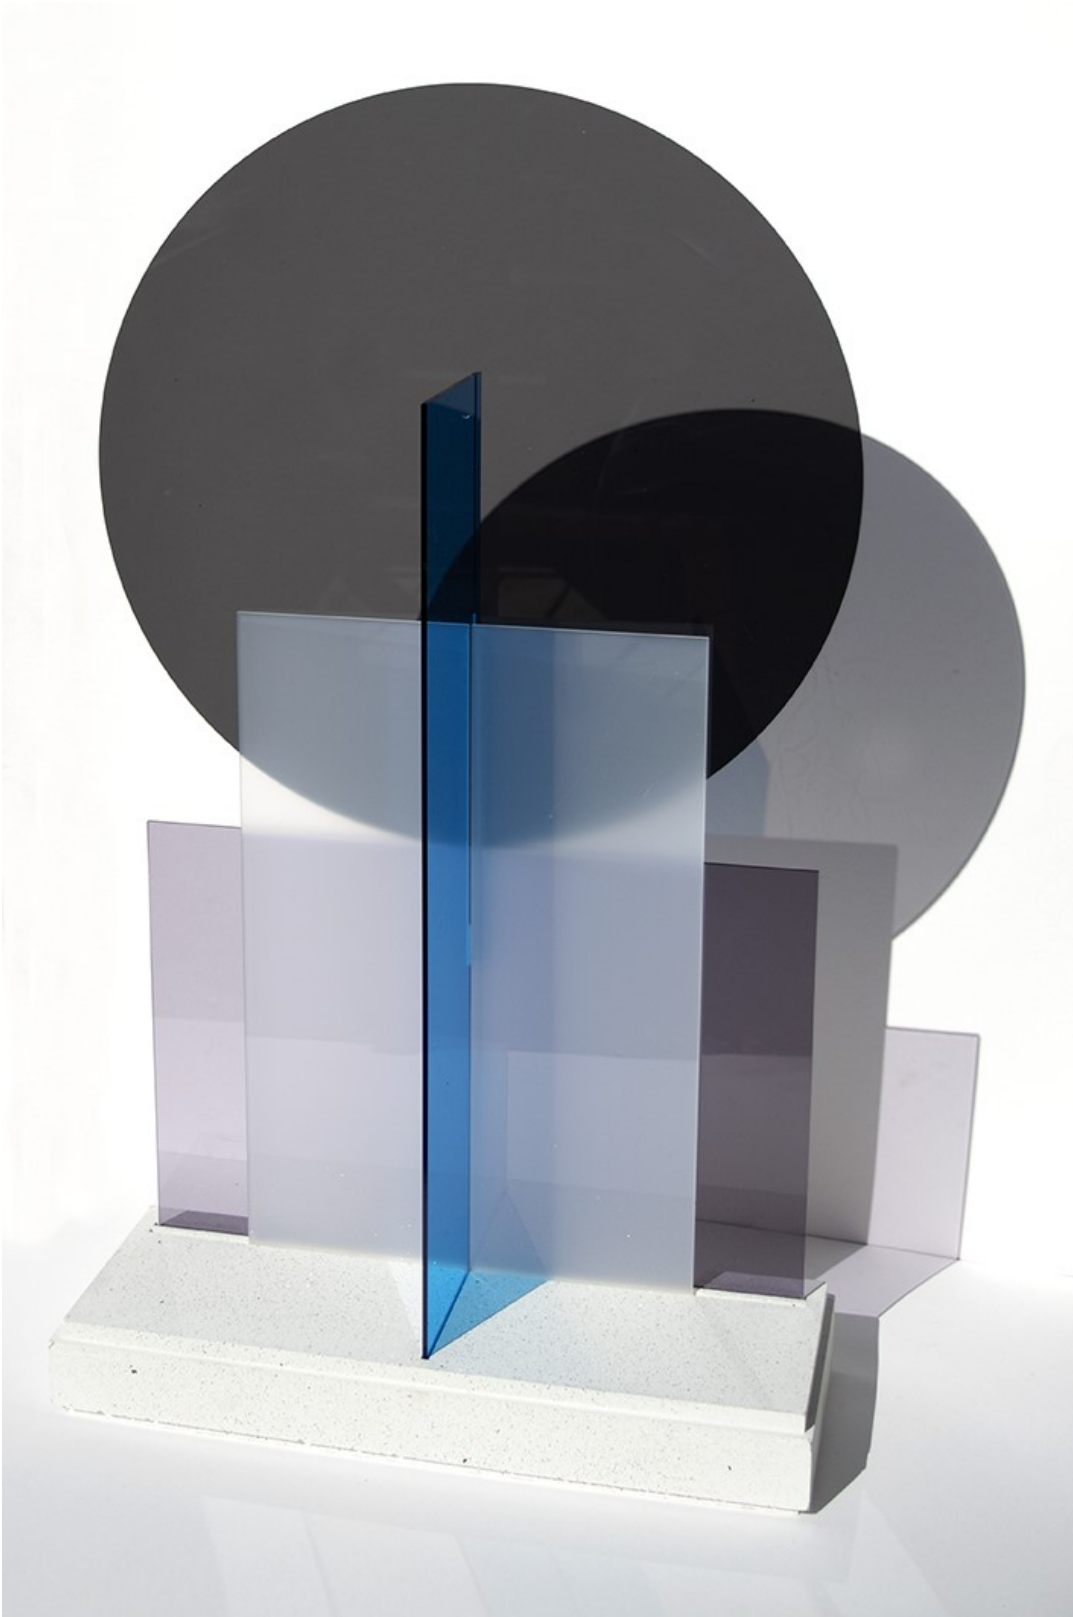

KATE BANAZI

INTERACTIONS 29 2019
COLOURED TRANSLUCENT ACRYLIC SCULPTURE IN GREY, BLUE + FROSTED WHITE
WITH CAST MARBLE GRANITE JESMONITE + GLUE
70CM X 40CM X 15CM
$1450