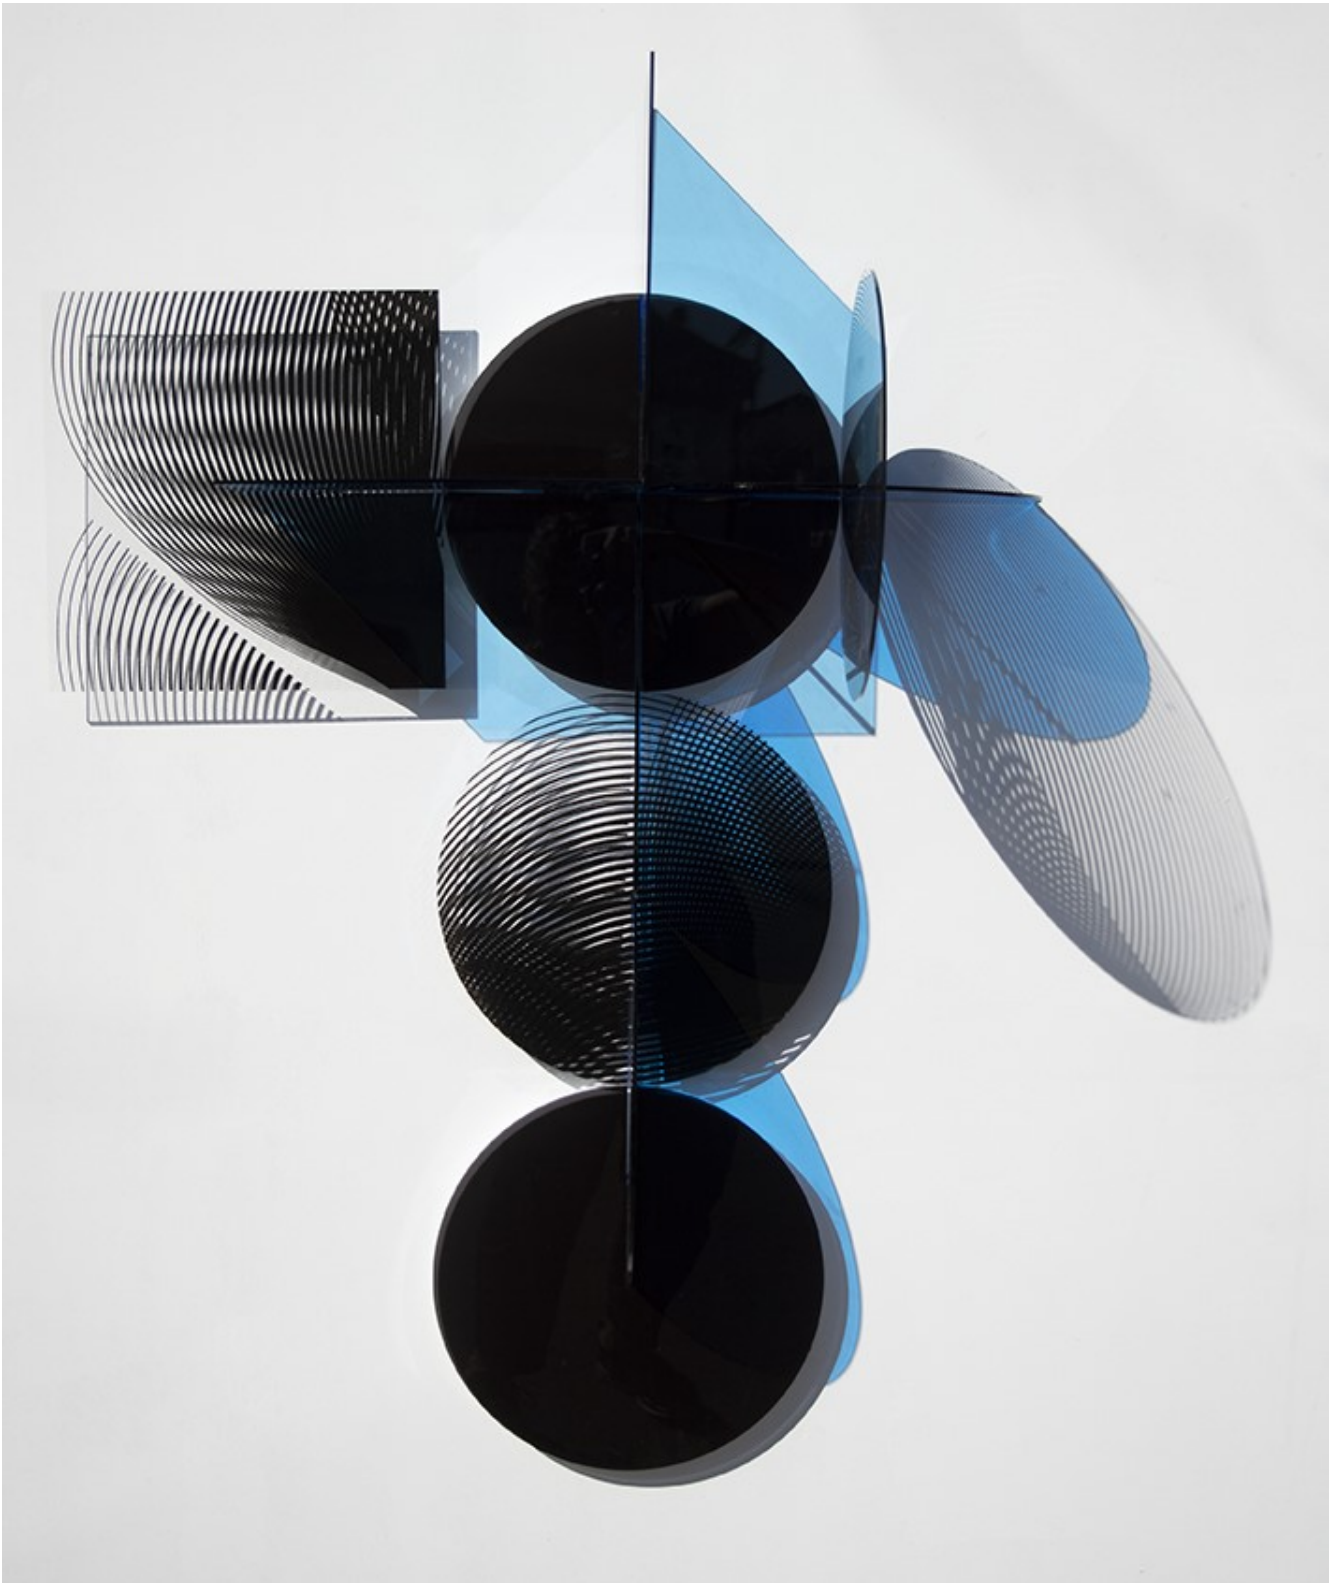

Banazi's current work celebrates the interactions of colour and form through silkscreen prints and coloured acrylic sculptures. Relationships, identity, movement, shadows, play on light and colour are mapped through interlocking shapes. Negative space and line work plot chaos, voids and beauty.

Working from her Sydney studio, Banazi's new work for Sydney Contemporary will draw from her mixed heritage. Her inspiration is grounded and comes from a distinctive place in her family's history where interactions of colour, sound, story and conversations abound. Banazi ensures her silkscreen prints converse with her table-top and wall-mounted acrylic sculptures, and vice versa. All pieces have personality and draw from individuals in Banazi's past and present, relating and interacting in the space in which they inhabit.

London-born Banazi holds a Bachelor of Art, Fashion Design (Hons) from Central St Martin's College, London. Her work is held in multiple public and private collections worldwide.

KATE BANAZI

*SIMPLE MATHEMATICS* 2019  
FREESTANDING COLOURED ACRYLIC SCULPTURE  
FLUORESCENT PINK + 3 TONAL BLUE ACRYLIC + GLUE ON MDF PLINTH  
106CM X 106CM X 80CM  
\$12000

KATE BANAZI

*COLOUR FLOOD 5* 2019  
WALL HUNG SCULPTURE WITH FROSTED WHITE + GREY COLOURED ACRYLIC + GLUE  
WITH HAND SILKSCREENED PANELS  
105CM X 75CM X 32CM  
\$3750

KATE BANAZI

*COLOUR FLOOD 6* 2019  
WALL HUNG SCULPTURE WITH BLUE + GREY COLOURED ACRYLIC + GLUE  
WITH HAND SILKSCREENED PANELS  
105CM X 75CM X 32CM  
\$3750