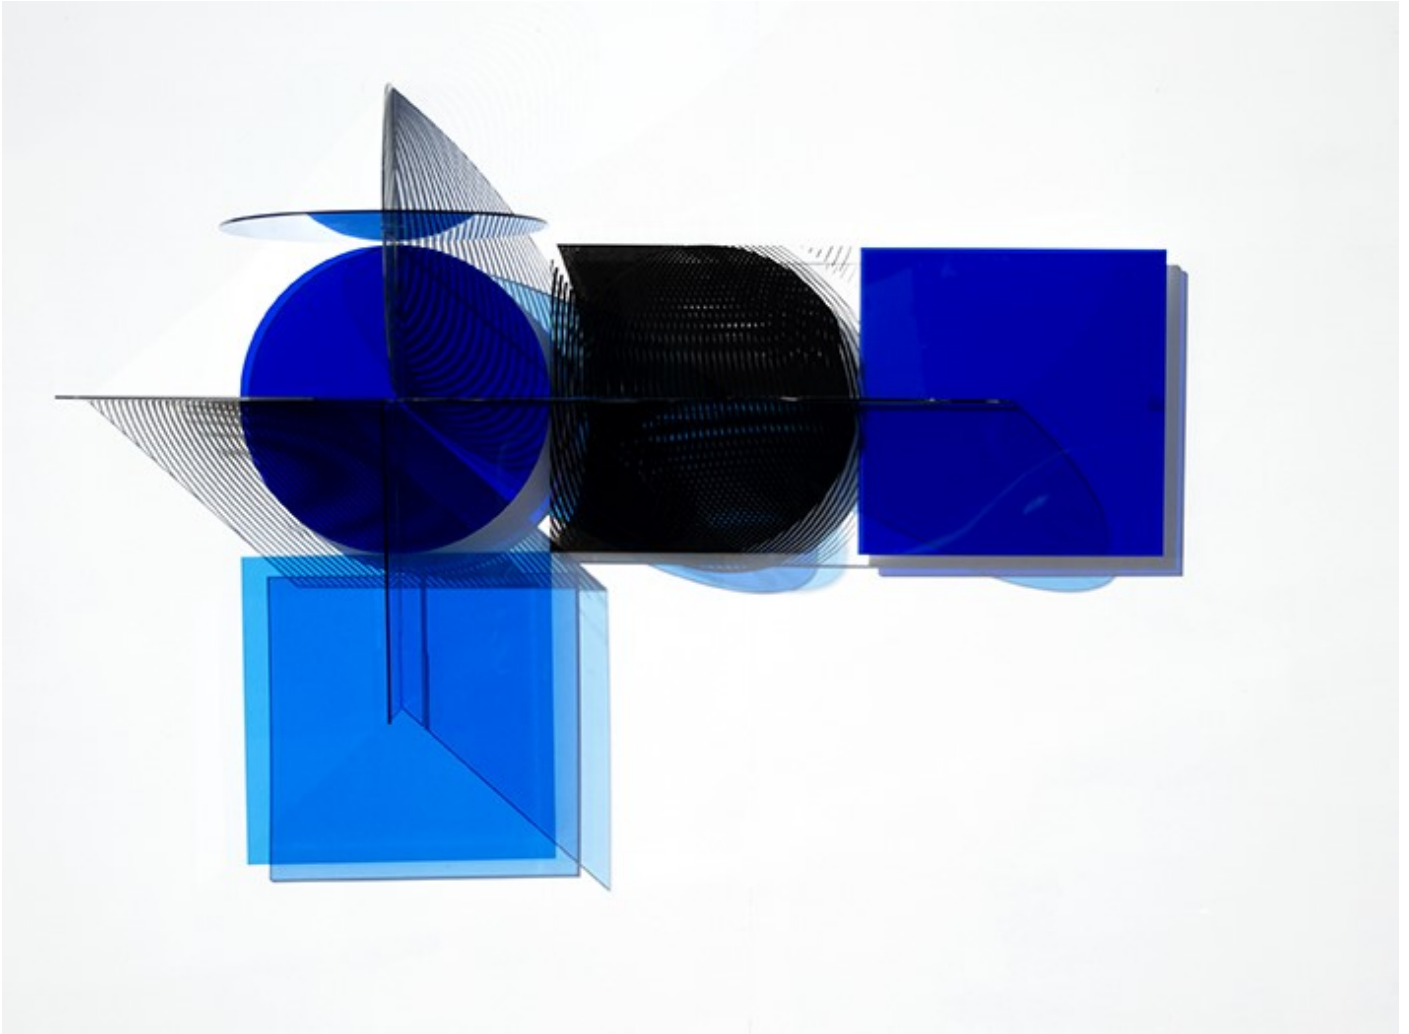

COLOUR FLOOD 6 2019
WALL HUNG SCULPTURE WITH BLUE + GREY COLOURED ACRYLIC + GLUE
WITH HAND SILKSCREENED PANELS
105CM X 75CM X 32CM
$3750

KATE BANAZI