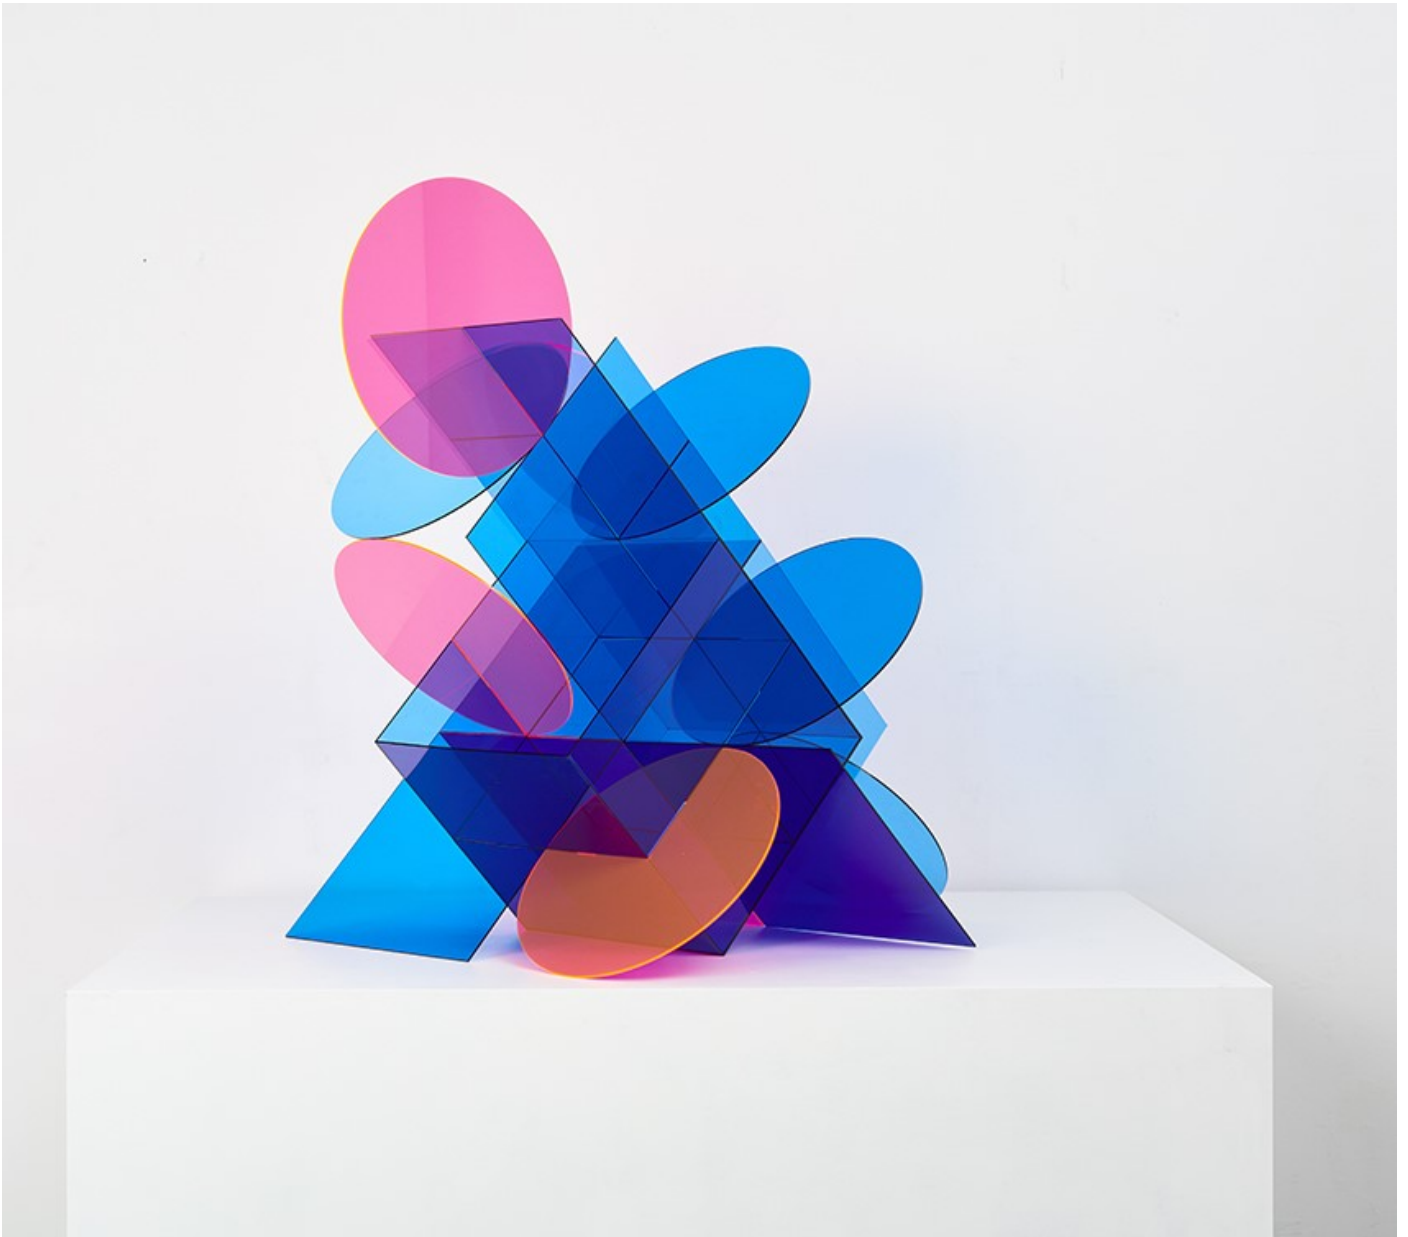

KATE BANAZI