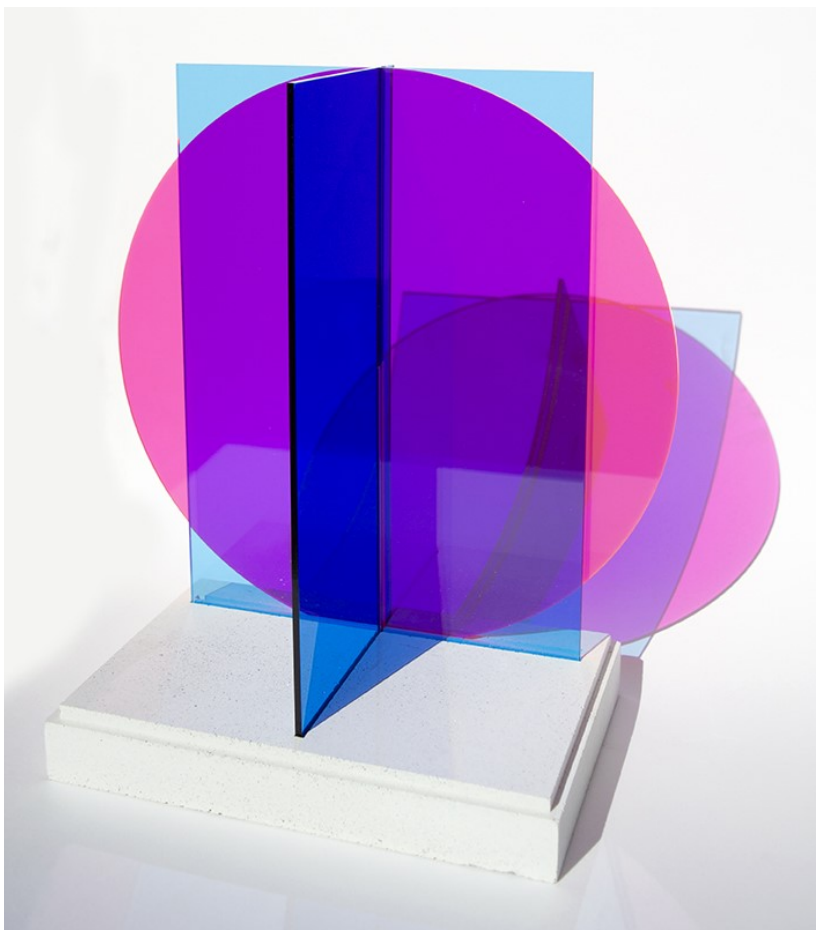

INTERACTIONS 25 2019
COLOURED TRANSLUCENT ACRYLIC SCULPTURE
IN BLUE, GREY + FLUORESCENT PINK
WITH CAST MARBLE GRANITE JESMONITE + GLUE
31CM X 28CM X 15CM
$995