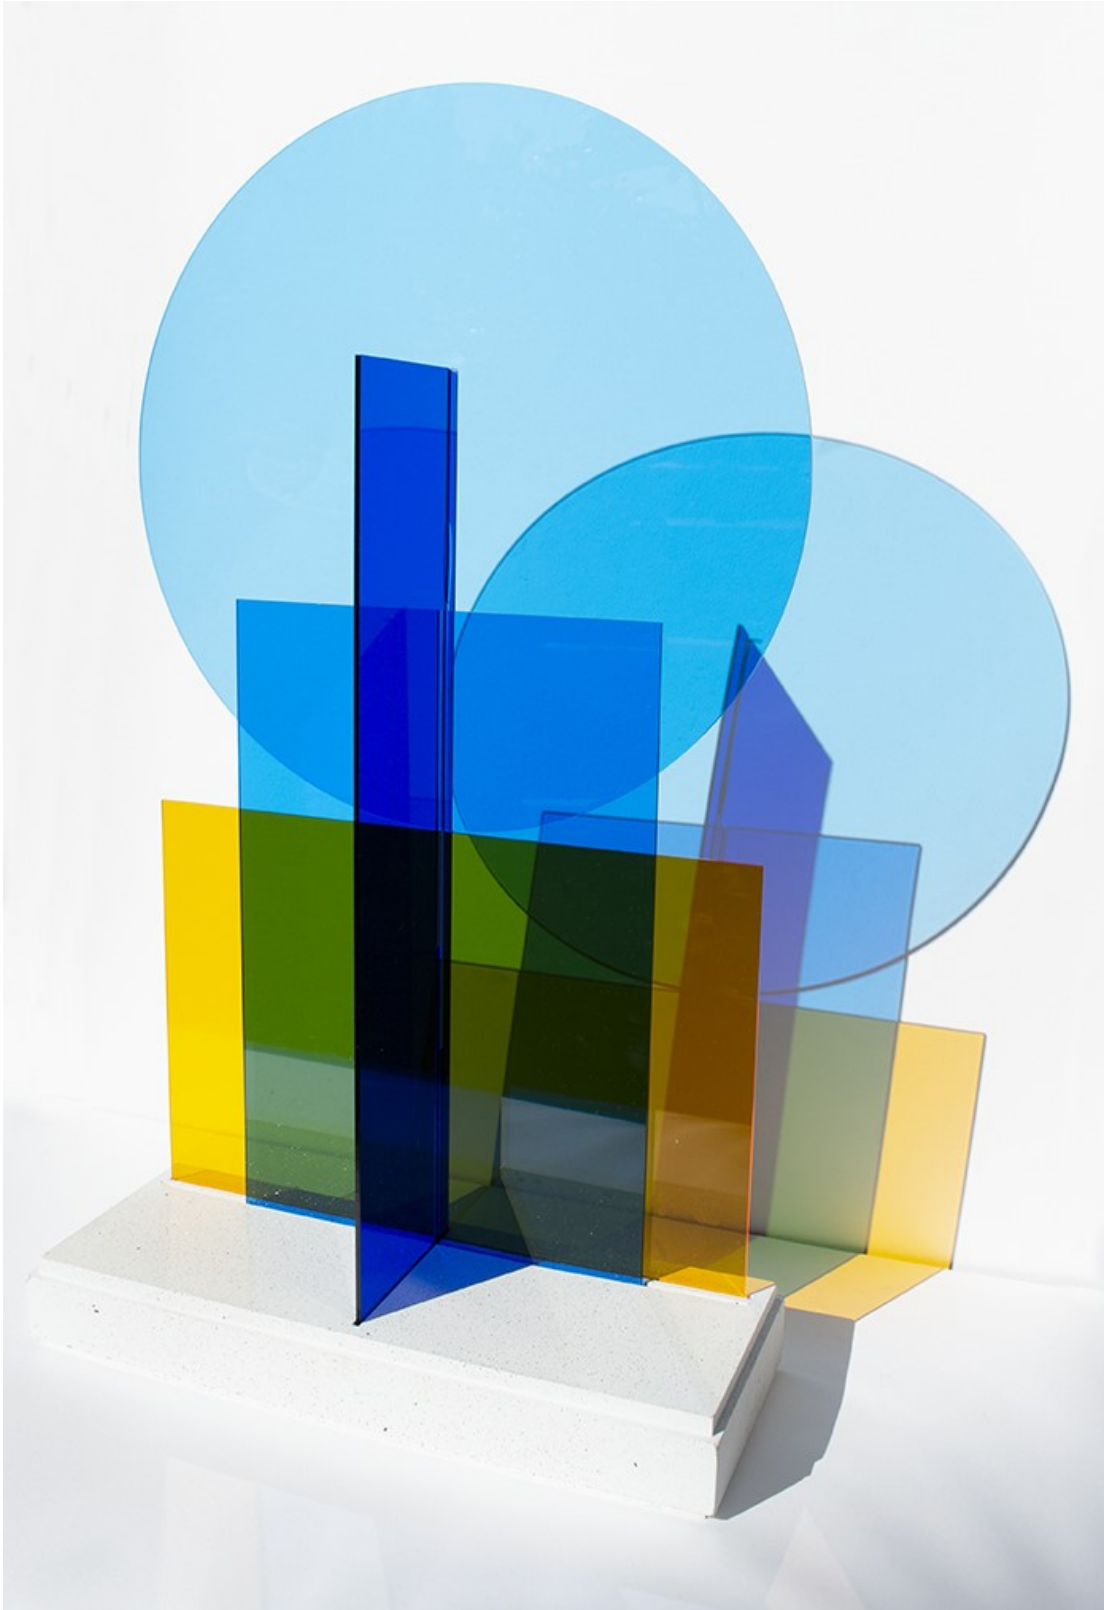

KATE BANAZI

INTERACTIONS 27 2019
COLOURED TRANSLUCENT ACRYLIC SCULPTURE IN BLUES + YELLOW
WITH CAST MARBLE GRANITE JESMONITE + GLUE
70CM X 40CM X 15CM
$1450