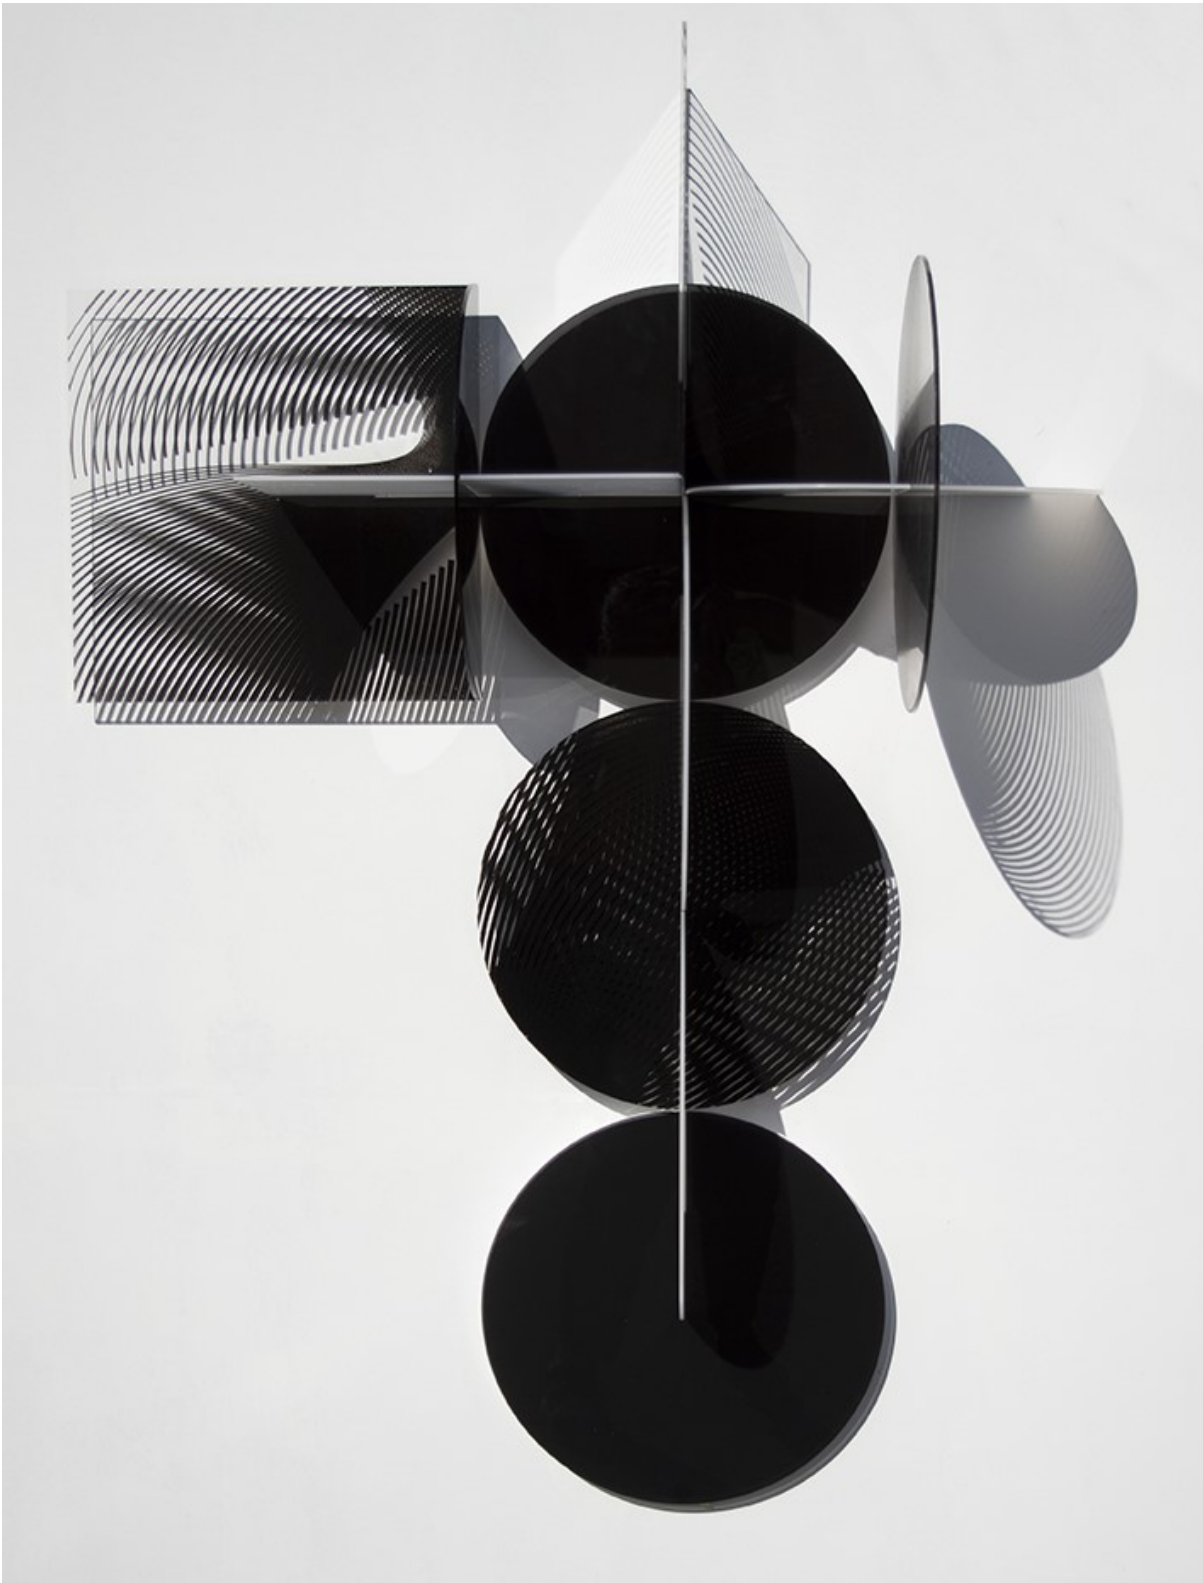

Banazi's current work celebrates the interactions of colour and form through silkscreen prints and coloured acrylic sculptures. Relationships, identity, movement, shadows, play on light and colour are mapped through interlocking shapes. Negative space and line work plot chaos, voids and beauty.

Working from her Sydney studio, Banazi's new work for Sydney Contemporary will draw from her mixed heritage. Her inspiration is grounded and comes from a distinctive place in her family's history where interactions of colour, sound, story and conversations abound. Banazi ensures her silkscreen prints converse with her table-top and wall-mounted acrylic sculptures, and vice versa. All pieces have personality and draw from individuals in Banazi's past and present, relating and interacting in the space in which they inhabit.

London-born Banazi holds a Bachelor of Art, Fashion Design (Hons) from Central St Martin's College, London. Her work is held in multiple public and private collections worldwide.

KATE BANAZI

*SIMPLE MATHEMATICS* 2019  
FREESTANDING COLOURED ACRYLIC SCULPTURE  
FLUORESCENT PINK + 3 TONAL BLUE ACRYLIC + GLUE ON MDF PLINTH  
106CM X 106CM X 80CM  
\$12000

KATE BANAZI

*COLOUR FLOOD 5* 2019  
WALL HUNG SCULPTURE WITH FROSTED WHITE + GREY COLOURED ACRYLIC + GLUE  
WITH HAND SILKSCREENED PANELS  
105CM X 75CM X 32CM  
\$3750

KATE BANAZI

*COLOUR FLOOD 6* 2019  
WALL HUNG SCULPTURE WITH BLUE + GREY COLOURED ACRYLIC + GLUE  
WITH HAND SILKSCREENED PANELS  
105CM X 75CM X 32CM  
\$3750